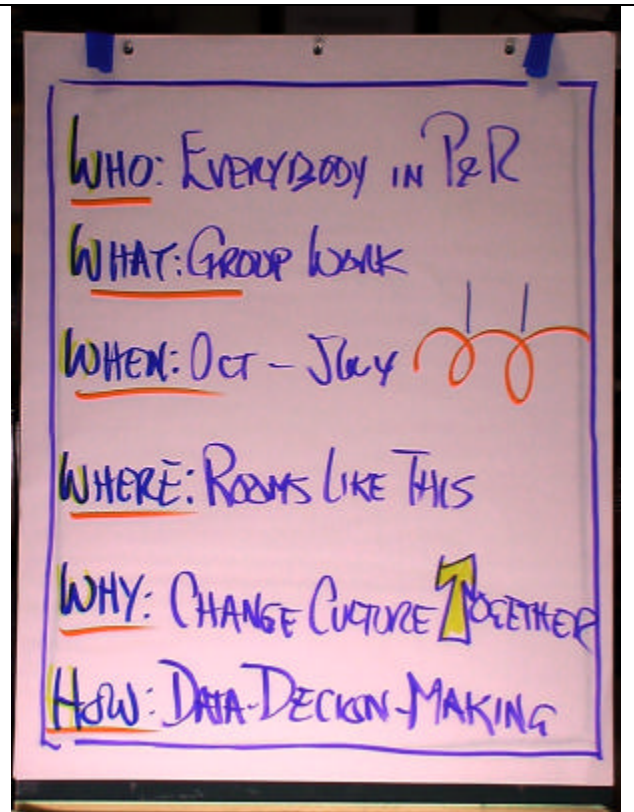

Stage 01 - RGB Workshop and Orientation Sessions

TASK: 15 MINUTES!

1. BREAK INTO SELF-SELECTED R&B GROUPS
R&B

2. GET YOUR R&B SWITCH.

3. COMPLETE STRENGTHS & WEAKNESSES.

4. BE PREPARED TO BRIEF OUT.

SESSIONS 1-5