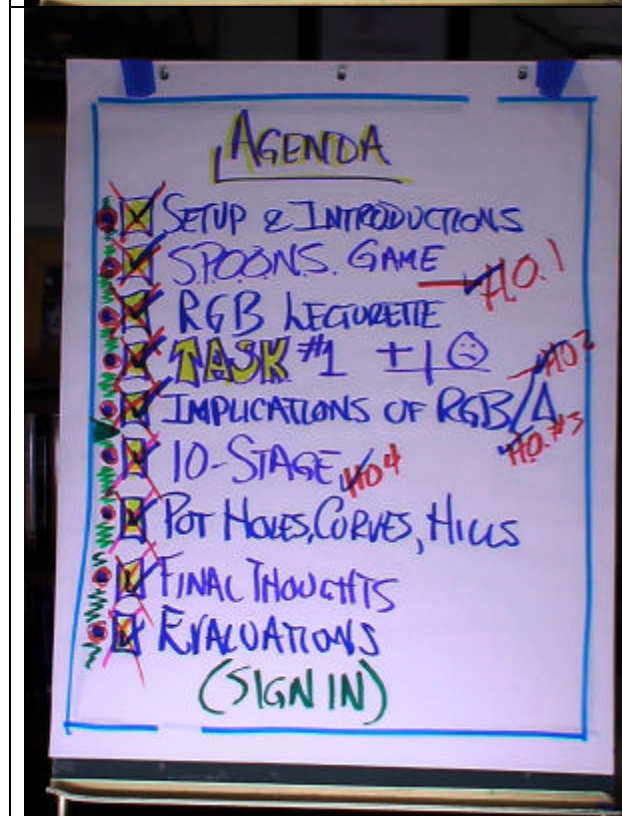

Stage 01 - RGB Workshop and Orientation Sessions

TASK: 15 MINUTES!

1. BREAK INTO SELF-SELECTED R&B GROUPS
R&B

2. GET YOUR R&B SWITCH.

3. COMPLETE STRENGTHS & WEAKNESSES.

4. BE PREPARED TO BRIEF OUT.

SESSIONS 1-5